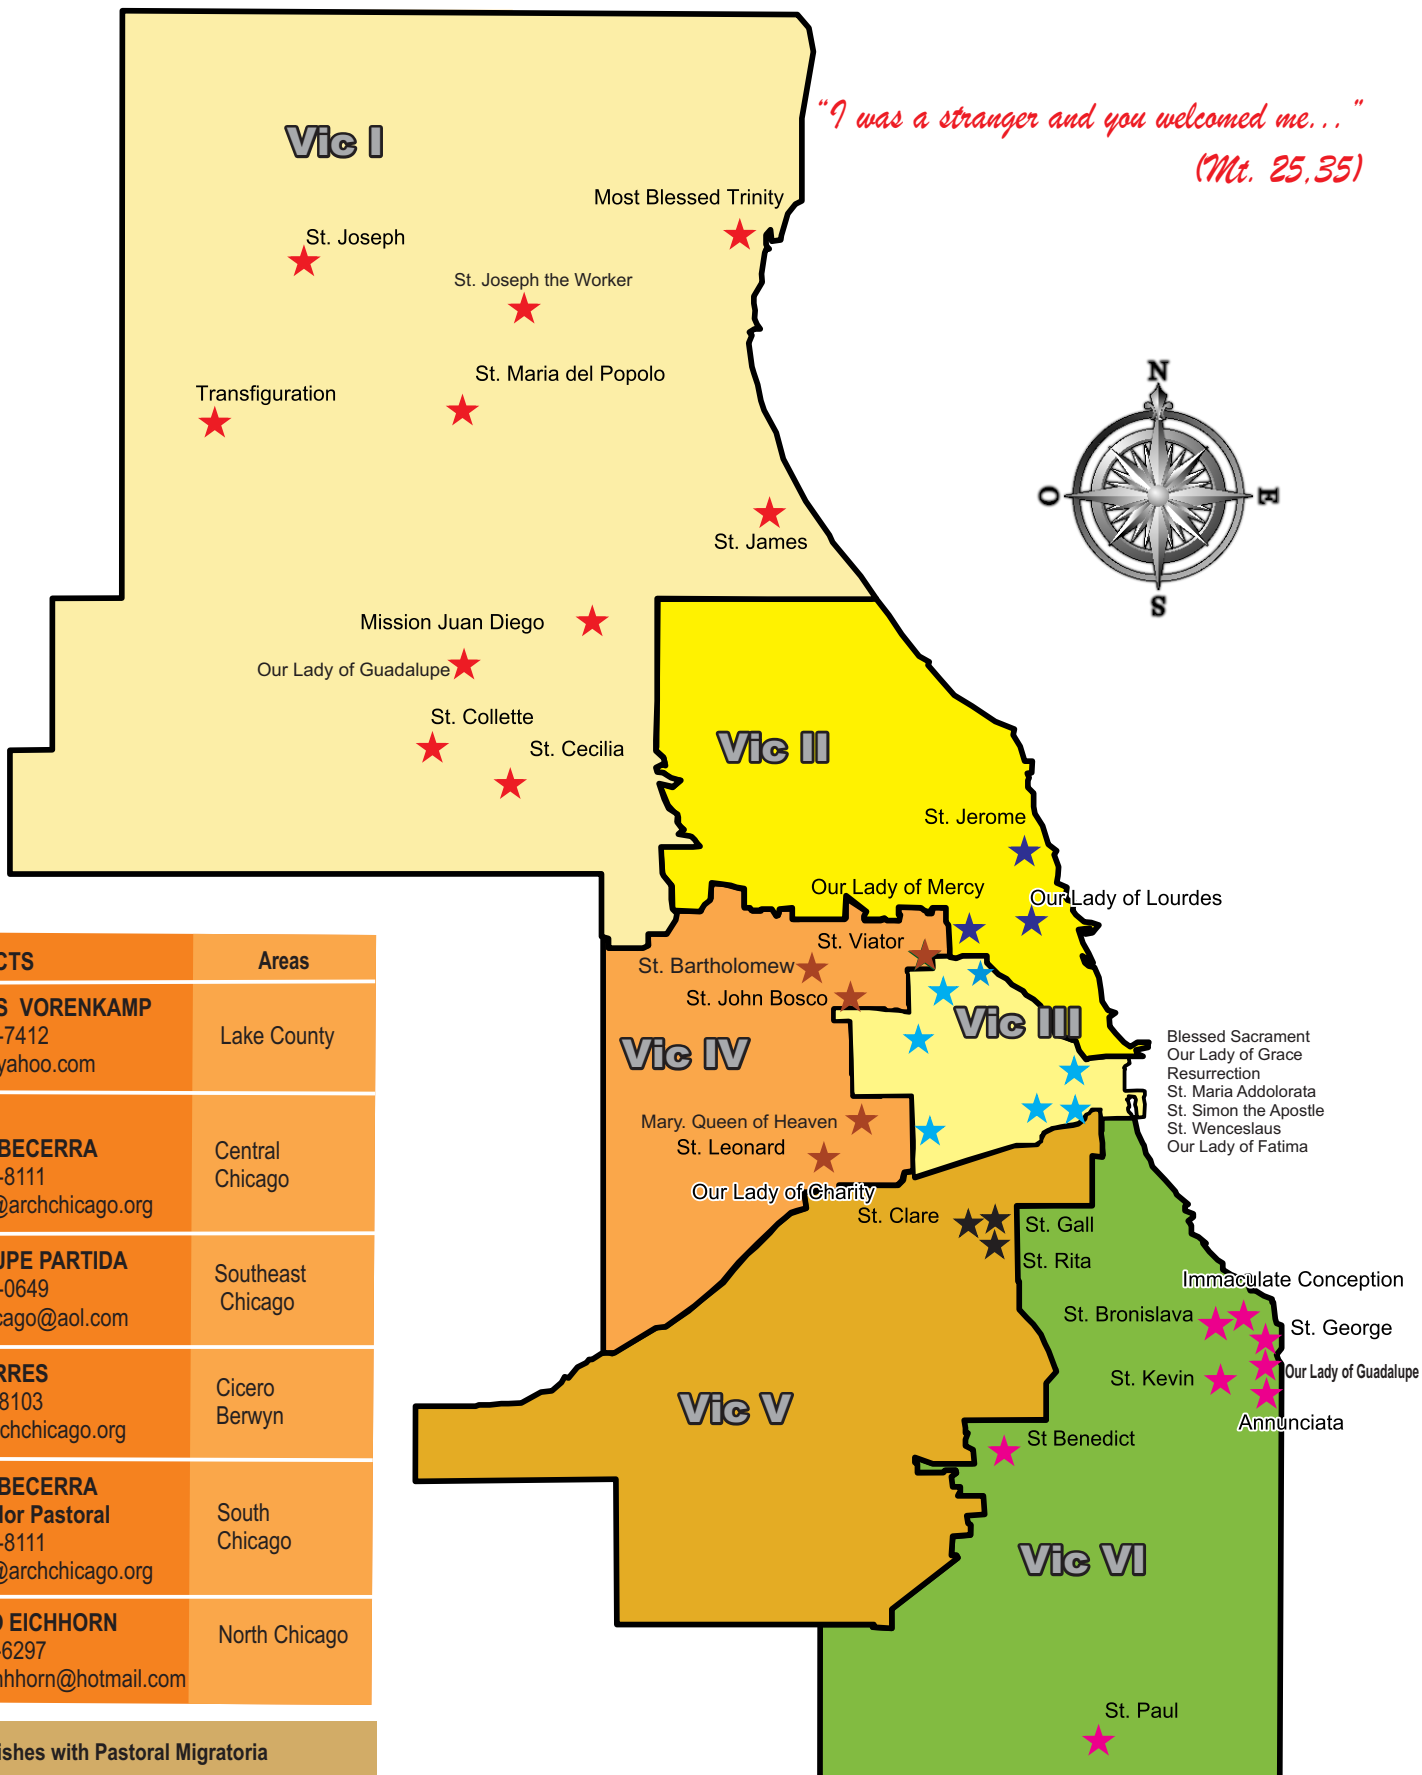

Pastoral Migratoria Parishes

*"I was a stranger and you welcomed me..."
(Mt. 25,35)*

CONTACTS	Areas
HNA. KRIS VORENKAMP 1-224-944-7412 krisvslw@yahoo.com	Lake County
WILLIAM BECERRA 1-312-534-8111 wbecerra@archchicago.org	Central Chicago
GUADALUPE PARTIDA 1-773-587-0649 partidachicago@aol.com	Southeast Chicago
JOSÉ TORRES (312) 534-8103 jtorres@archchicago.org	Cicero Berwyn
WILLIAM BECERRA Organizador Pastoral 1-312-534-8111 wbecerra@archchicago.org	South Chicago
ROBERTO EICHHORN 1-773-837-6297 robertoeichhorn@hotmail.com	North Chicago

★ Parishes with Pastoral Migratoria