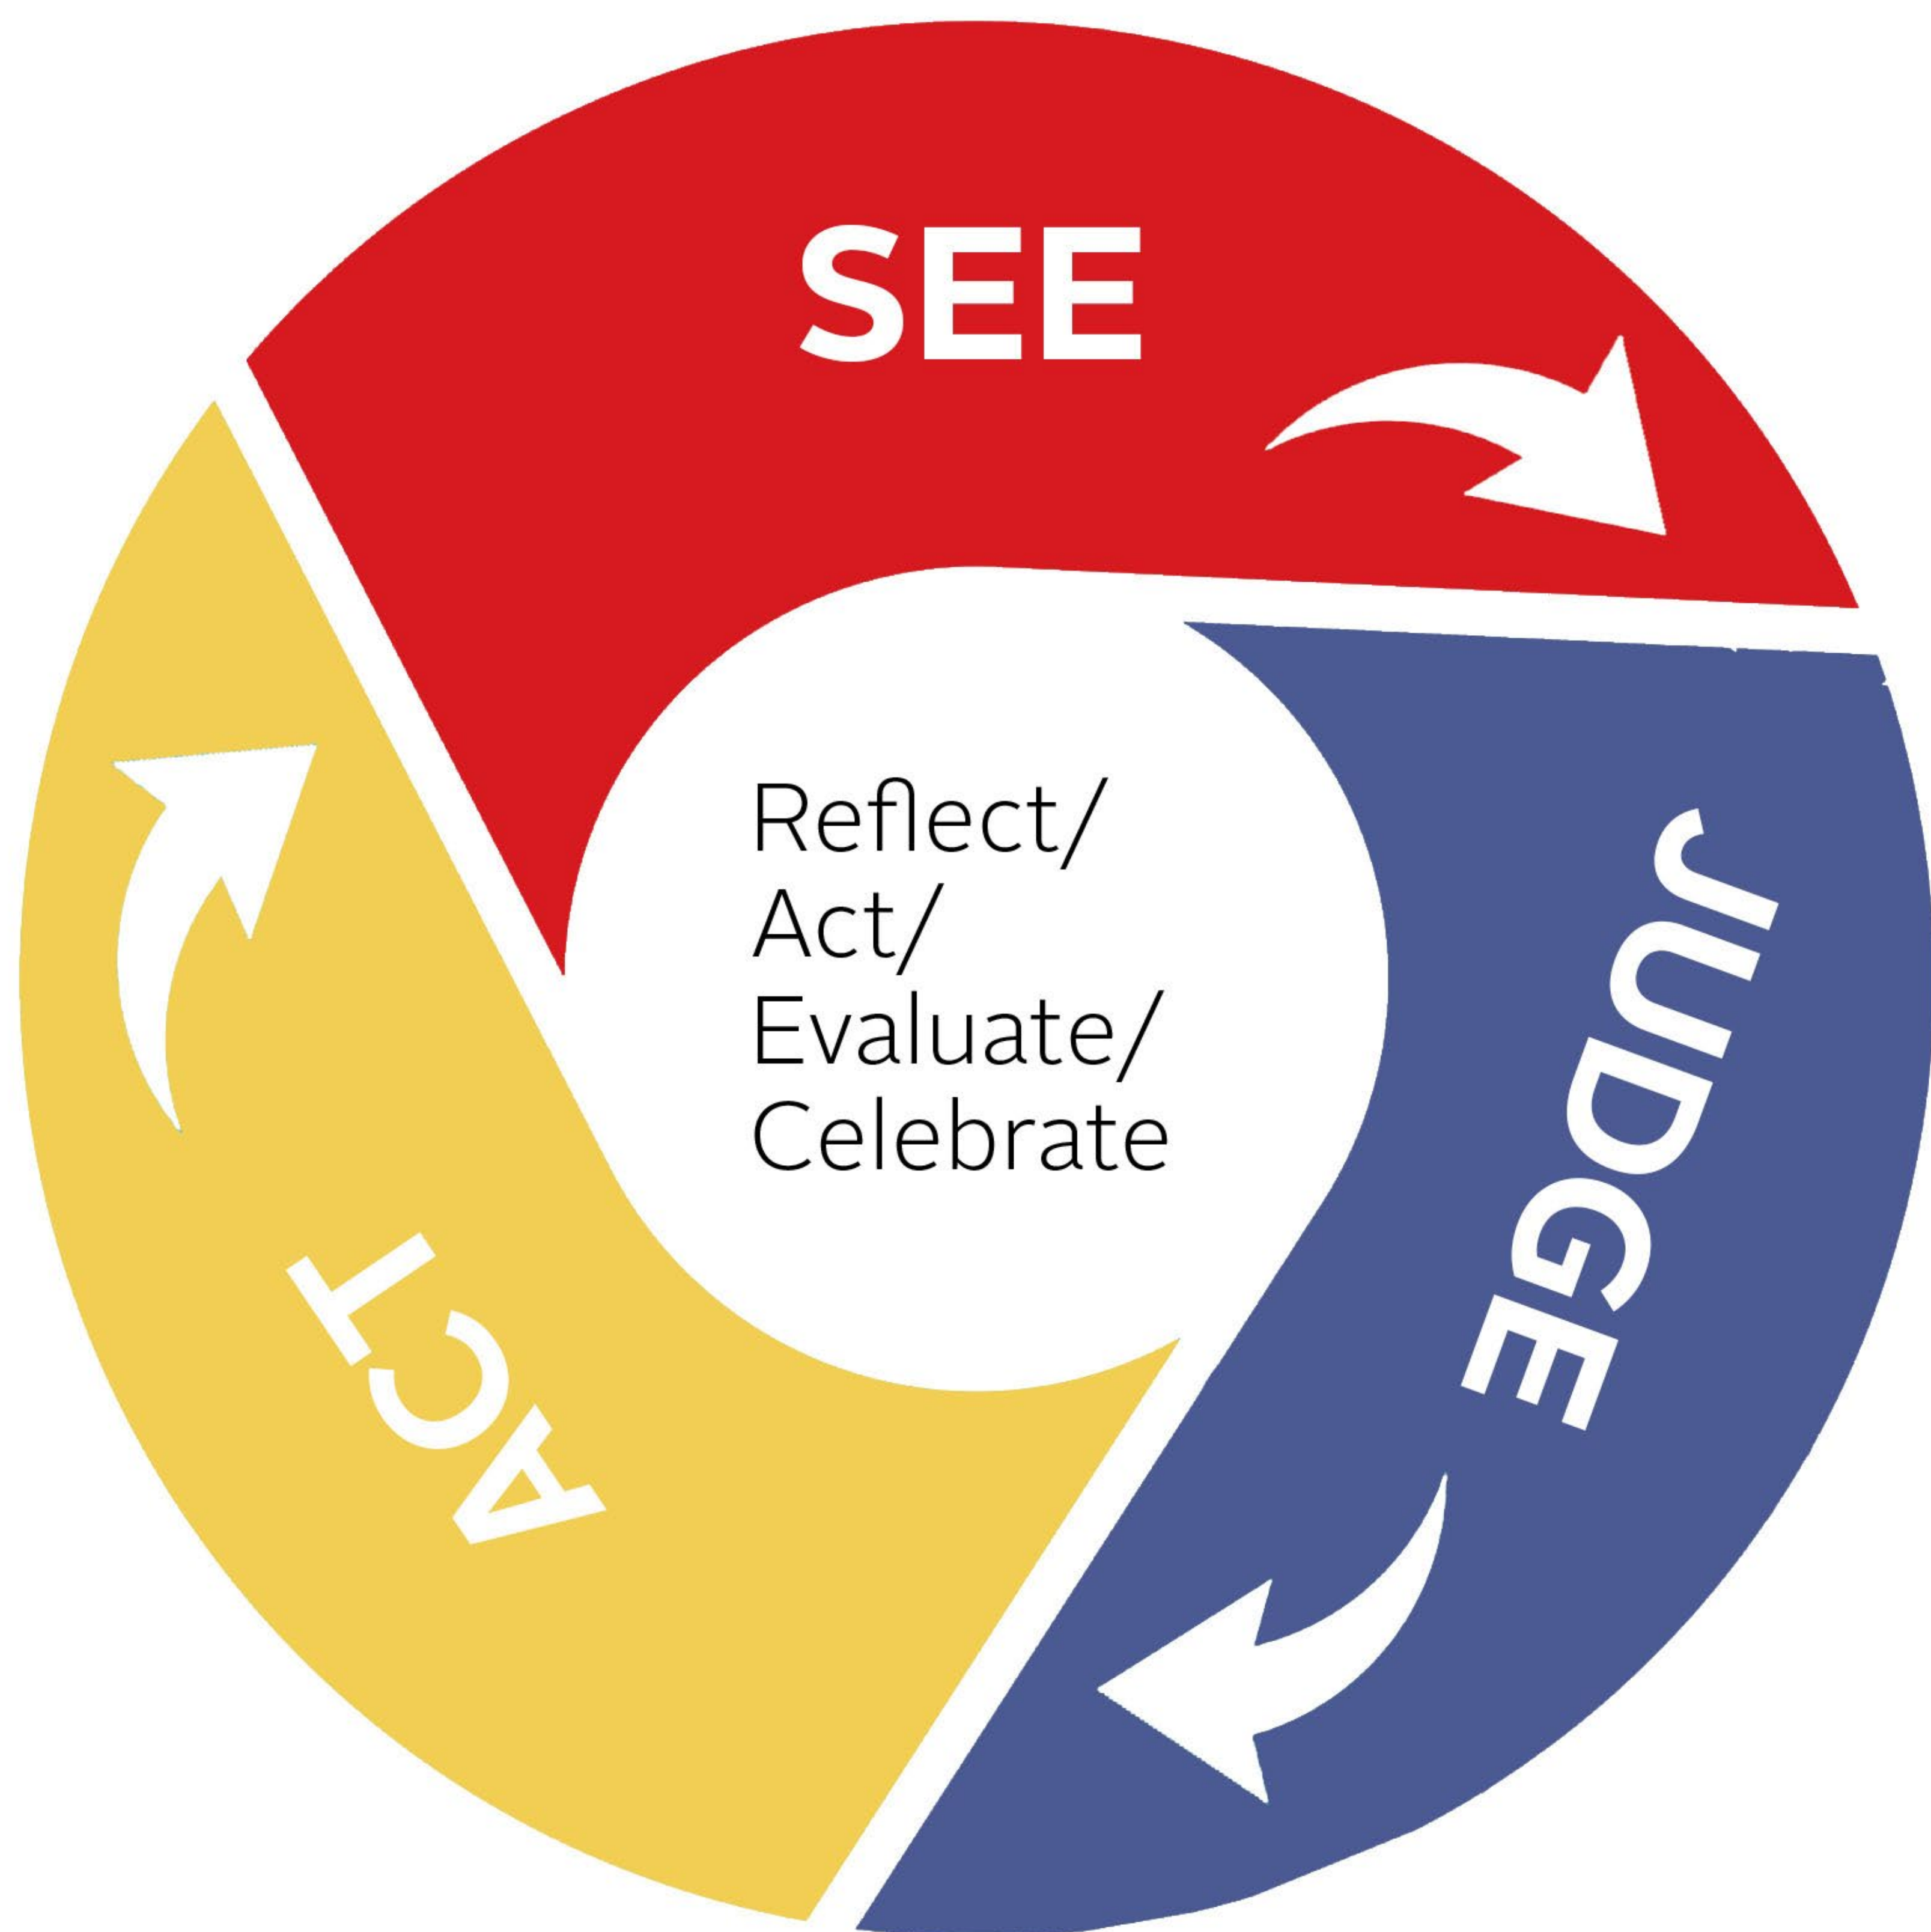

The Process

Incorporates the principles of

- Synodality
- Solidarity
- Subsidiarity