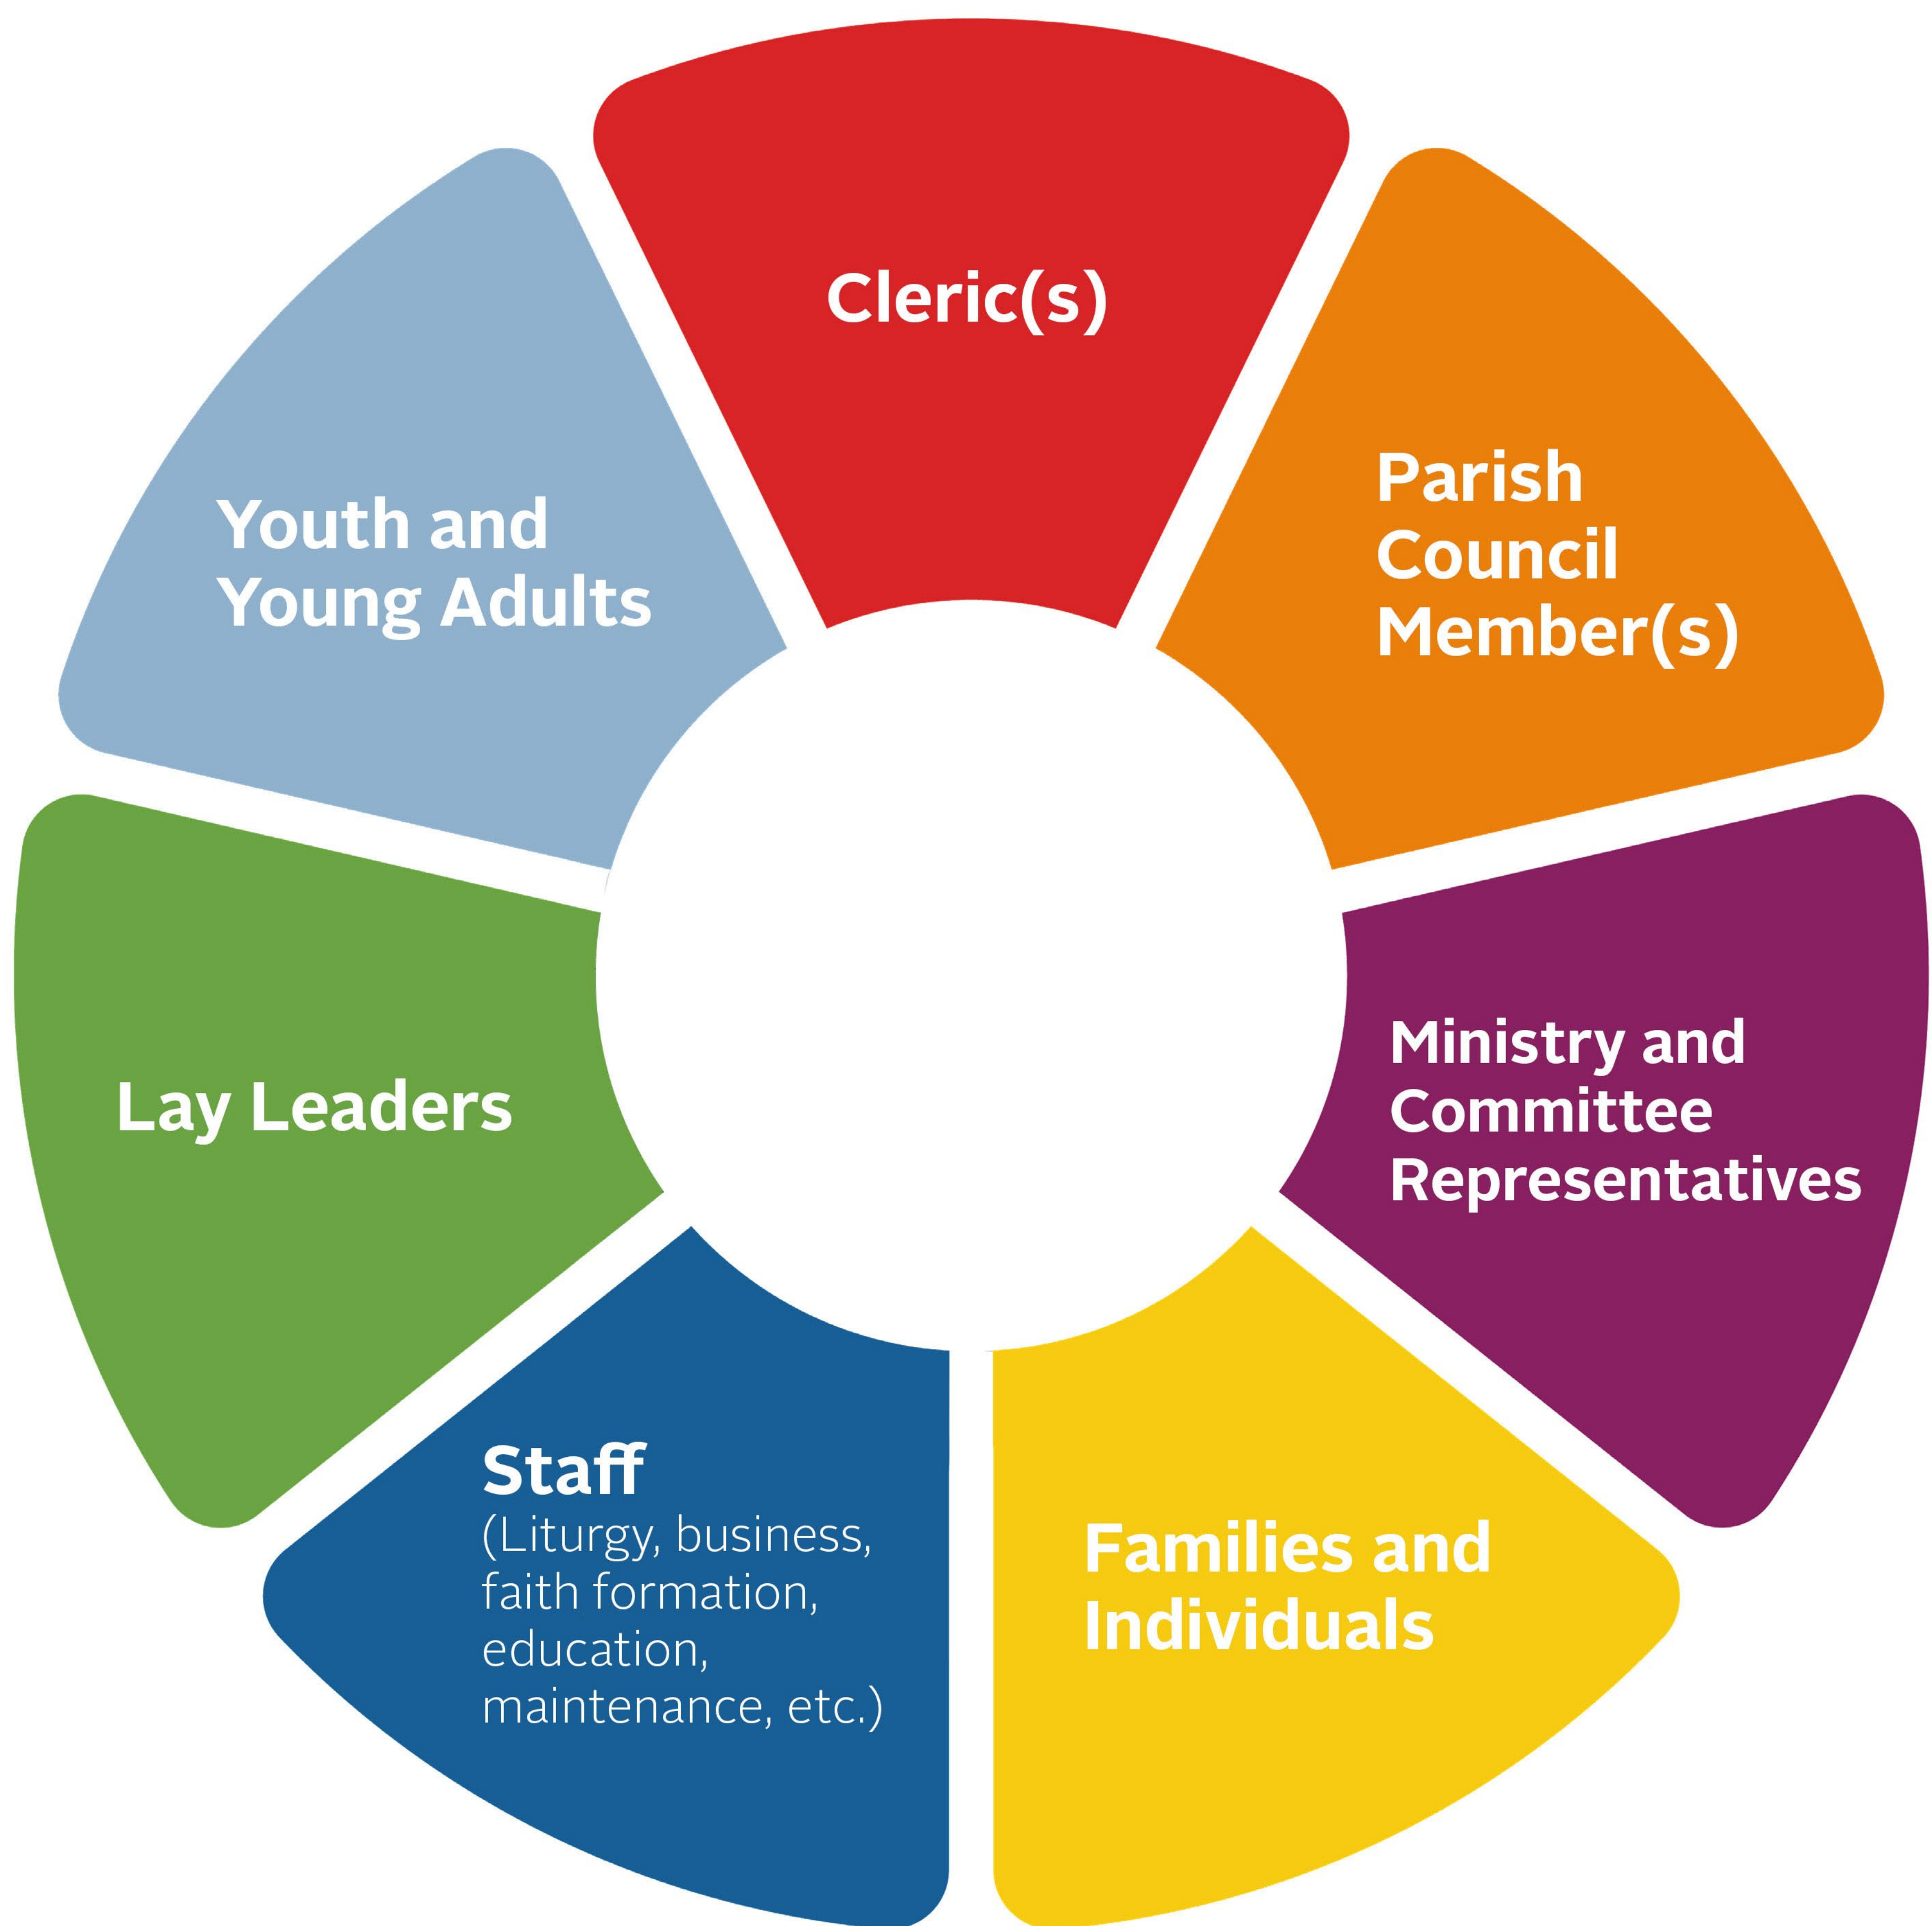

Laudato Si' Action Platform

WHY?

Laudato Si' Integral Ecology

Laudato Si' Action Platform Goals

Parish Laudato Si' Creation Care Committee

The Laudato Si' Action Platform

laudatosiactionplatform.org

The Laudato Si' Action Platform (LSAP) is a web-based medium that serves as a vehicle to bring to life the teachings of Laudato Si' along a seven-year journey. It is a structure for a parish community (and other sectors including educational institutions, organizations, healthcare, economics, religious, parishes, dioceses and families) to progress on a journey towards integral ecology.

Three Elements of the Laudato Si' Action Platform

- Laudato Si' Planning Guides and a dashboard to map, discern and implement your parish journey.
- Practical guidance on ways to take transformative actions to build a better future through the Laudato Si' Goals.
- Resources to develop trusted communities of practice.

Pope Francis has declared, "Laudato Si' Action Platform is walking the synodal path."

The Laudato Si' Action Platform empowers the universal Church and all people of good will to respond to Laudato Si', Pope Francis' encyclical on caring for our common home.