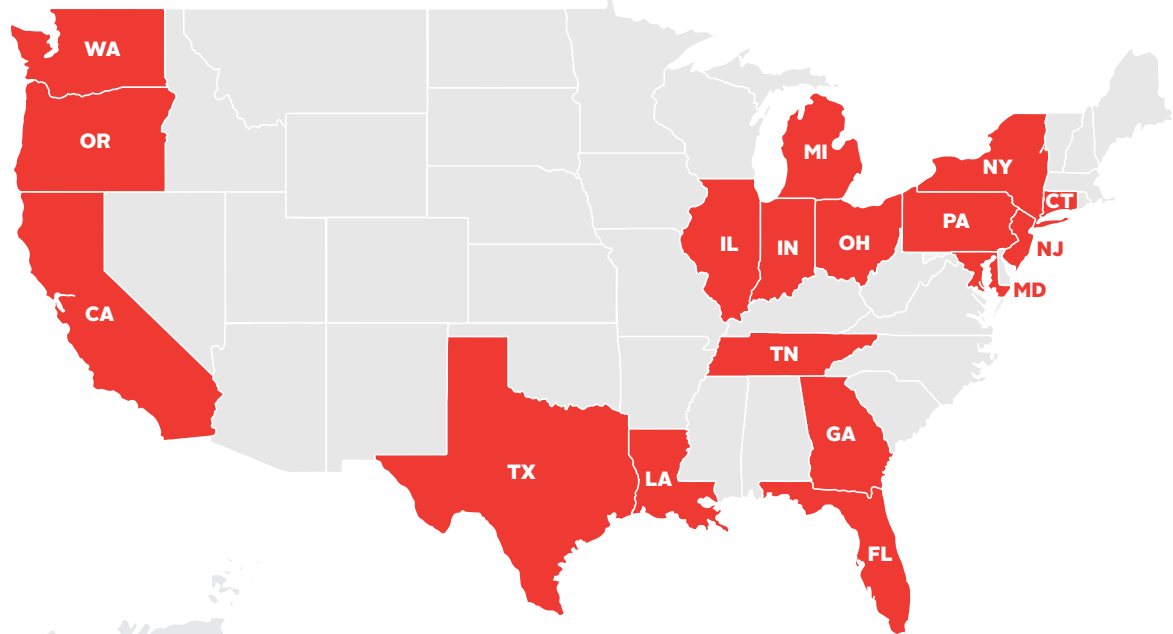

## United States

## United Kingdom

## India

London

Nagpur

## Chicago Neighborhoods and Suburbs

- Addison
- Alsip
- Arlington Heights
- Antioch
- Auburn-Gresham
- Berwyn
- Blue island
- Calumet Park
- Cary
- Chicago Ridge
- Chinatown
- Deerfield
- Des Plaines
- Edgewater
- Elk Grove Village
- Elmwood Park
- Evanston
- Forest Park
- Franklin Park
- Garfield Ridge
- Glencoe
- Glenview
- Grayslake
- Gurnee
- Hainesville
- Hamlin Park
- Hazel Crest
- Hegewisch
- Highland Park
- Highwood
- Hillside
- Hinsdale
- Hoffman Estates
- Homewood
- Humboldt Park
- Jefferson Park
- Joliet
- LaGrange
- Lake Forest
- Lakeview
- Lansing
- Libertyville
- Lincoln Park
- Lindenhurst
- Logan Square
- Lombard
- Midlothian
- Mokena
- Morgan Park
- Morton Grove
- Mount Prospect
- Mundelein
- Niles
- North Riverside
- Northbrook
- Northfield
- Norwood Park
- Oak Forest
- Oak Lawn
- Oak Park
- Olympia Fields
- Orland Park
- Palatine
- River North
- Riverside
- Roscoe Village
- Roseland
- Schaumburg
- South Chicago
- South Shore
- Streamwood
- Summit
- Tinley Park
- Washington
- Wauconda
- Western Springs
- Wheeling
- Wilmette
- Winnetka
- Wood Dale
- Woodridge